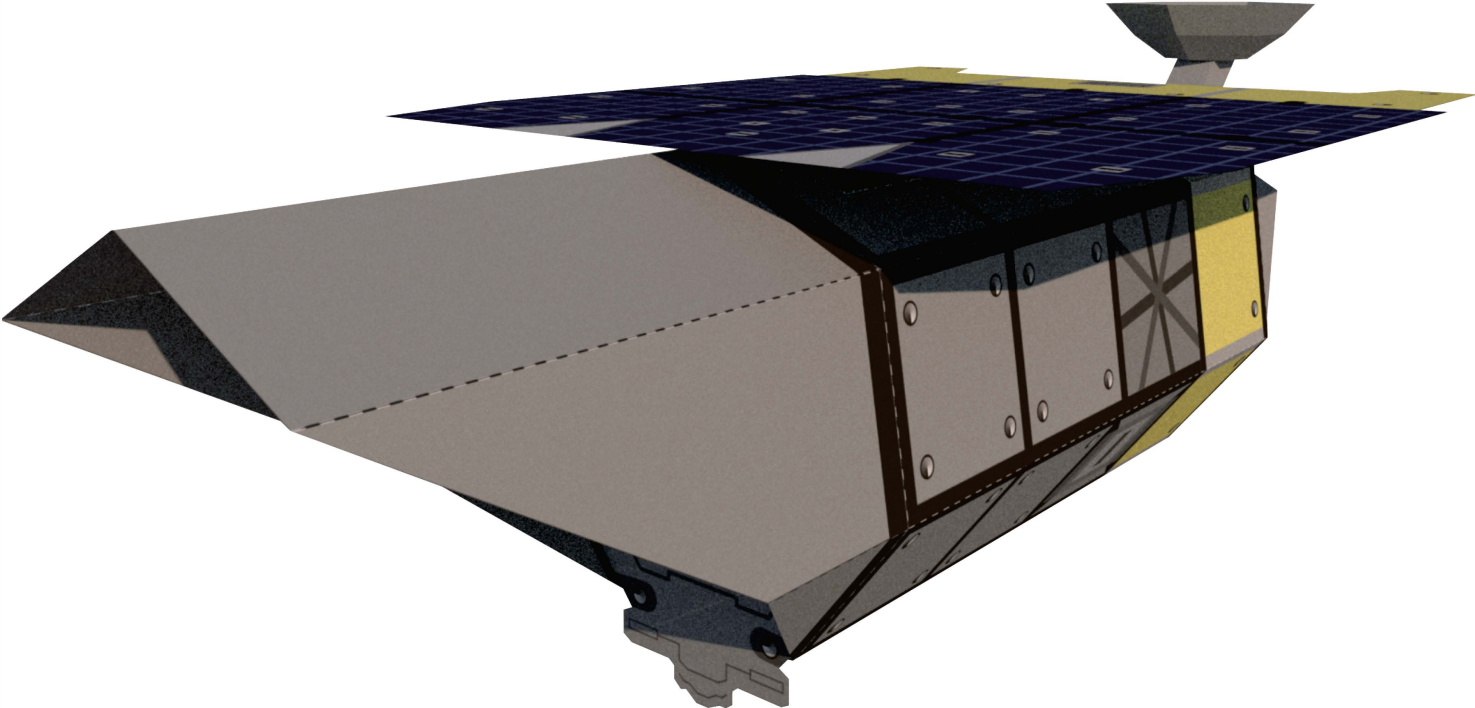

# NASA's Nancy Grace Roman Space Telescope 3D Paper Model

**LEGEND**

- - - FOLD
- GLUE
- \* CUT OUT