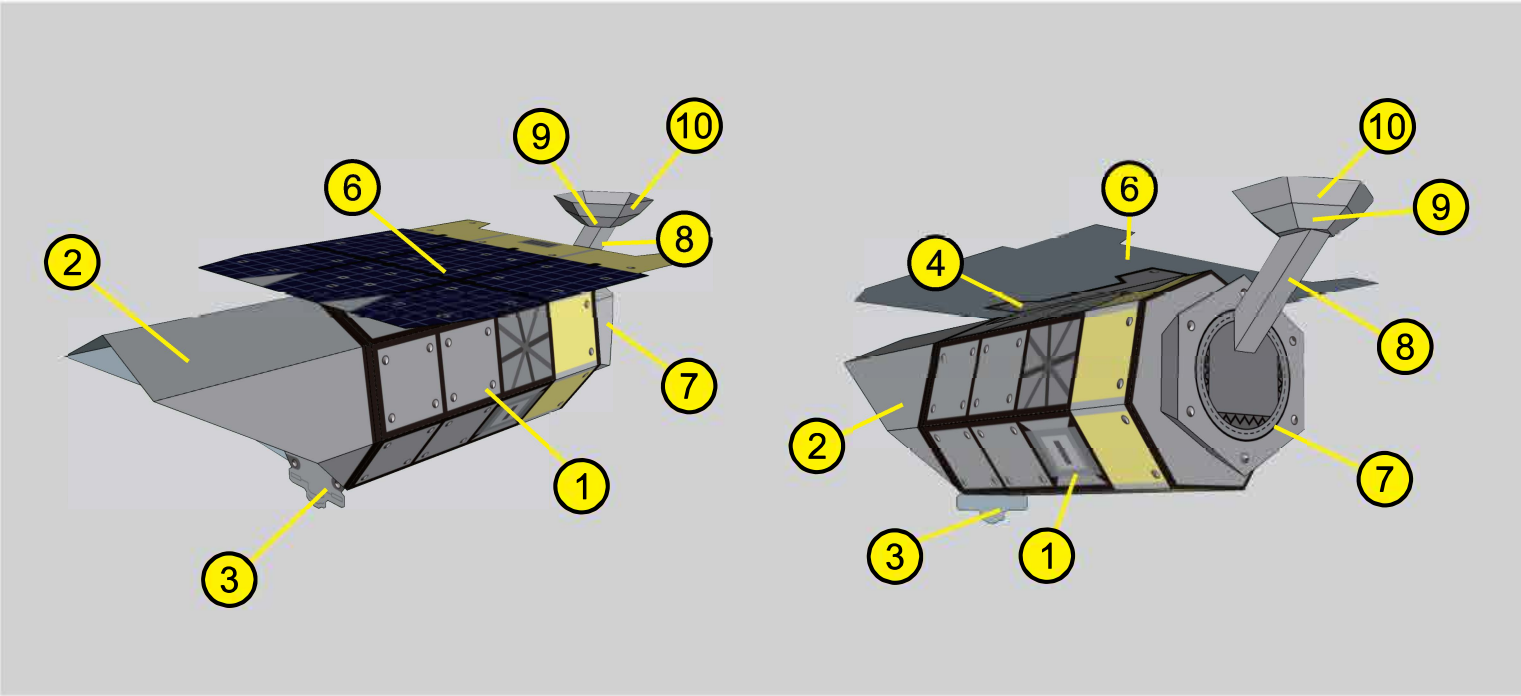

# NASA's Nancy Grace Roman Space Telescope 3D Paper Model

**LEGEND**

- - - FOLD
- GLUE
- \* CUT OUT